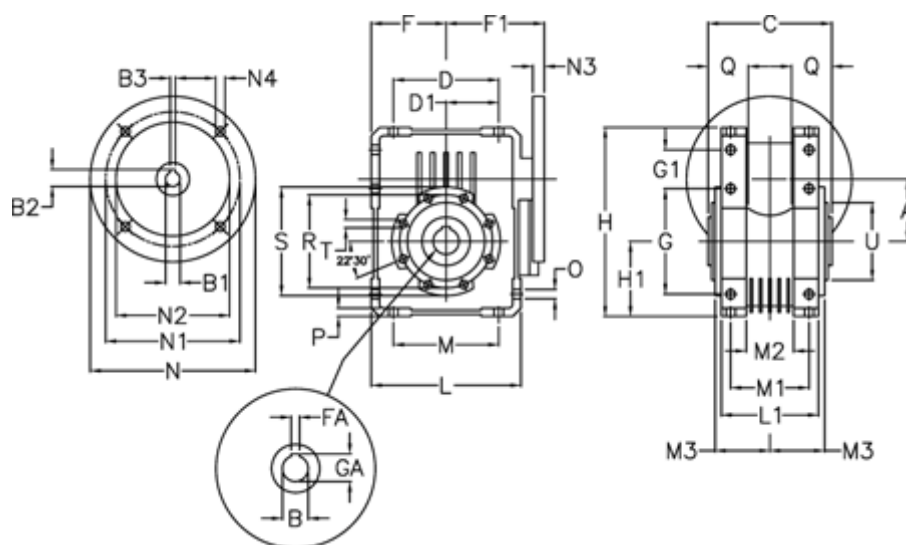

Article number: 392211002074116

Description: Worm Gear with Torque Limiter
W110 L1-U-20-P100 B14

Measures

A = 110.1	F = 125	L = 250	N2 = 110	T = M12x19
B = 42	F1 = 151	L1 = 143	N3 = 13	U = 130
B1 E7 = 28	FA = 12	M = 184	N4 = 13	
B2 = 31.3	G = 184	M1 = 115	O = 14	
B3 H9 = 8	G1 = 58	M2 = 69	P = 14	
C = 155	GA = 45.3	M3 = 73	Q = 45	
D = 174	H = 308	N = 160	R = 165	
D1 = 82	H1 = 125	N1 = 130	S = 200	